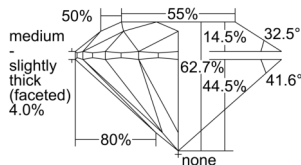

GIA®

FACSIMILE

GIA REPORT 7503595729

Verify this report at GIA.edu

GIA NATURAL DIAMOND DOSSIER®

October 08, 2024
GIA Report Number 7503595729
Shape and Cutting Style ..... Round Brilliant
Measurements ..... 5.67 - 5.69 x 3.56 mm

GRADING RESULTS

Carat Weight ..... 0.70 carat
Color Grade ..... D
Clarity Grade VS1
Cut Grade ..... Excellent

ADDITIONAL GRADING INFORMATION

Polish ..... Excellent
Symmetry ..... Excellent
Fluorescence ..... None
Clarity Characteristics ..... Crystal, Cloud
Inscription(s): GIA 7503595729

PROPORTIONS

Profile to actual proportions

GRADING SCALES

GIA COLOR SCALE	GIA CLARITY SCALE	GIA CUT SCALE	
D	FLAWLESS	EXCELLENT	
E	INTERNALLY FLAWLESS		
F		VVS₁	VERY GOOD
G	VVS₂		
H	VS₁	GOOD	
I	VS₂		
J	SI₁	FAIR	
K	SI₂		
L	I₁	POOR	
M	I₂		
N	I₃		
O			
P			
Q			
R			
S			
T			
U			
V			
W			
X			
Y			
Z