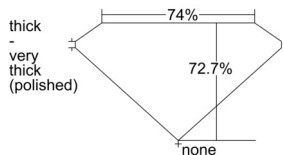

GIA®

FACSIMILE

GIA REPORT 7503598562

Verify this report at GIA.edu

GIA NATURAL DIAMOND DOSSIER®

October 08, 2024
GIA Report Number 7503598562
Shape and Cutting Style ..... Square Modified Brilliant
Measurements ..... 5.06 x 4.99 x 3.63 mm

GRADING RESULTS

Carat Weight ..... 0.81 carat
Color Grade ..... E
Clarity Grade VS2

ADDITIONAL GRADING INFORMATION

Polish ..... Excellent
Symmetry ..... Excellent
Fluorescence ..... None
Clarity Characteristics..... Cloud, Feather
Inscription(s): GIA 7503598562

PROPORTIONS

Profile not to actual proportions

GRADING SCALES

GIA COLOR SCALE		GIA CLARITY SCALE	
COLORLESS	D	VERY VERY SLIGHTLY SLIGHTLY INCLUDED	FLAWLESS
	E		INTERNALLY FLAWLESS
	F		VVS₁
	G		VVS₂
	H		VS₁
	I		VS₂
	J		SI₁
	K		SI₂
	L		I₁
	M		I₂
NEAR COLORLESS	N	SLIGHTLY INCLUDED	I₃
	O		
	P		
	Q		
FAINT	R		
	S		
	T		
	U		
VERY LIGHT	V		
	W		
	X		
	Y		
LIGHT	Z