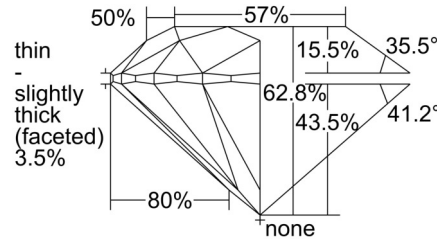

GIA NATURAL DIAMOND GRADING REPORT

October 09, 2024  
 GIA Report Number ..... 7503600083  
 Shape and Cutting Style ..... Round Brilliant  
 Measurements ..... 7.25 - 7.31 x 4.57 mm

GRADING RESULTS

Carat Weight ..... 1.50 carat  
 Color Grade ..... G  
 Clarity Grade ..... SI1  
 Cut Grade ..... Excellent

PROPORTIONS

Profile to actual proportions

CLARITY CHARACTERISTICS

KEY TO SYMBOLS\*

- Crystal
- ◌ Cloud
- ~ Feather
- ∖ Needle
- ◡ Indented Natural

\* Red symbols denote internal characteristics (inclusions). Green or black symbols denote external characteristics (blemishes). Diagram is an approximate representation of the diamond, and symbols shown indicate type, position, and approximate size of clarity characteristics. All clarity characteristics may not be shown. Details of finish are not shown.