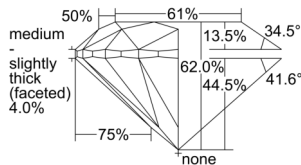

GIA®

FACSIMILE

GIA REPORT 7503600330

Verify this report at GIA.edu

GIA NATURAL DIAMOND DOSSIER®

October 08, 2024
GIA Report Number 7503600330
Shape and Cutting Style ..... Round Brilliant
Measurements ..... 5.36 - 5.40 x 3.34 mm

GRADING RESULTS

Carat Weight ..... 0.60 carat
Color Grade I
Clarity Grade VVS2
Cut Grade ..... Excellent

ADDITIONAL GRADING INFORMATION

Polish ..... Excellent
Symmetry ..... Excellent
Fluorescence ..... Faint
Clarity Characteristics..... Cloud, Indented Natural, Pinpoint
Inscription(s): GIA 7503600330

PROPORTIONS

Profile to actual proportions