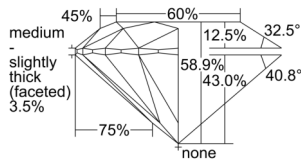

GIA®

FACSIMILE

GIA REPORT 7503610341

Verify this report at GIA.edu

GIA NATURAL DIAMOND DOSSIER®

October 10, 2024
GIA Report Number 7503610341
Shape and Cutting Style ..... Round Brilliant
Measurements ..... 4.56 - 4.57 x 2.69 mm

GRADING RESULTS

Carat Weight ..... 0.34 carat
Color Grade I
Clarity Grade VS1
Cut Grade ..... Excellent

ADDITIONAL GRADING INFORMATION

Polish ..... Excellent
Symmetry ..... Excellent
Fluorescence ..... None
Clarity Characteristics ..... Feather, Cloud, Pinpoint
Inspection(s): GIA 7503610341

PROPORTIONS

Profile to actual proportions

GRADING SCALES

GIA COLOR SCALE	GIA CLARITY SCALE	GIA CUT SCALE
COLOURLESS D	FLAWLESS	EXCELLENT
E	INTERNALLY FLAWLESS	
F	VVS₁	VERY GOOD
G		
H	VS₁	GOOD
I		
J	SI₁	FAIR
K		
L	I₁	POOR
M		
N	I₂	
O	I₃	
P		
Q		
R		
S		
T		
U		
V		
W		
X		
Y		
Z