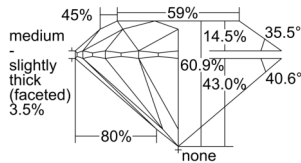

GIA®

FACSIMILE

GIA REPORT 7503613445

Verify this report at GIA.edu

GIA NATURAL DIAMOND DOSSIER®

October 09, 2024
GIA Report Number 7503613445
Shape and Cutting Style ..... Round Brilliant
Measurements ..... 5.08 - 5.11 x 3.11 mm

GRADING RESULTS

Carat Weight ..... 0.50 carat
Color Grade ..... H
Clarity Grade S11
Cut Grade ..... Excellent

ADDITIONAL GRADING INFORMATION

Polish ..... Excellent
Symmetry ..... Excellent
Fluorescence ..... None
Clarity Characteristics ..... Feather, Crystal, Knot
Inspection(s): GIA 7503613445

PROPORTIONS

Profile to actual proportions

GRADING SCALES

GIA COLOR SCALE

COLORED	D
	E
	F
	G
	H
	I
	J
NEAR COLORLESS	K
	L
	M
	N
	O
	P
	Q
	R
	S
	T
	U
	V
	W
	X
	Y
	Z

GIA CLARITY SCALE

FLAWLESS	VERY VERY SLIGHTLY INCLUDED	VVS₁	VVS₂	VS₁	VS₂	SI₁	SI₂	I₁	I₂	I₃	
											INTERNALLY FLAWLESS

GIA CUT SCALE

EXCELLENT
VERY GOOD
GOOD
FAIR
POOR