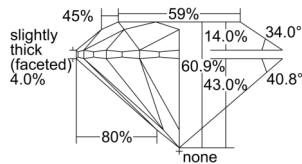

GIA®

FACSIMILE

GIA NATURAL DIAMOND DOSSIER®

October 11, 2024
GIA Report Number 7503626791
Shape and Cutting Style ..... Round Brilliant
Measurements ..... 3.88 - 3.90 x 2.37 mm

GRADING RESULTS

Carat Weight ..... 0.22 carat
Color Grade ..... D
Clarity Grade VVS1
Cut Grade ..... Excellent

ADDITIONAL GRADING INFORMATION

Polish ..... Excellent
Symmetry ..... Excellent
Fluorescence ..... None
Clarity Characteristics..... Pinpoint, Feather, Surface Graining
Inscription(s): GIA 7503626791

GIA REPORT 7503626791

Verify this report at GIA.edu

PROPORTIONS

Profile to actual proportions