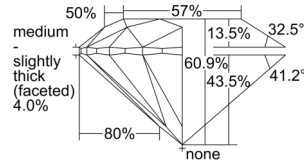

GIA®

FACSIMILE

GIA REPORT

7503628741

Verify this report at GIA.edu

GIA NATURAL DIAMOND DOSSIER®

October 11, 2024
GIA Report Number 7503628741
Shape and Cutting Style ..... Round Brilliant
Measurements ..... 4.37 - 4.38 x 2.67 mm

GRADING RESULTS

Carat Weight ..... 0.31 carat
Color Grade ..... D
Clarity Grade VVS1
Cut Grade ..... Excellent

ADDITIONAL GRADING INFORMATION

Polish ..... Excellent
Symmetry ..... Excellent
Fluorescence ..... None
Clarity Characteristics ..... Pinpoint, Feather
Inscription(s): GIA 7503628741

PROPORTIONS

Profile to actual proportions

GRADING SCALES

GIA COLOR SCALE	GIA CLARITY SCALE	GIA CUT SCALE
D	FLAWLESS	EXCELLENT
E	FLAWLESS	
F	INTERNALLY FLAWLESS	VERY GOOD
G	FLAWLESS	
H	VVS₁	GOOD
I	VVS₂	
J	VS₁	FAIR
K	VS₂	
L	SI₁	POOR
M	SI₂	
N	I₁	
O	I₂	
P	I₃	
Q		
R		
S		
T		
U		
V		
W		
X		
Y		
Z