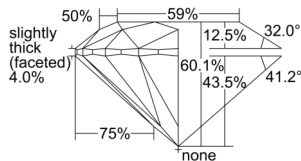

GIA®

FACSIMILE

GIA REPORT 7503634301

Verify this report at GIA.edu

GIA NATURAL DIAMOND DOSSIER®

October 14, 2024
GIA Report Number 7503634301
Shape and Cutting Style ..... Round Brilliant
Measurements ..... 4.77 - 4.79 x 2.87 mm

GRADING RESULTS

Carat Weight ..... 0.40 carat
Color Grade ..... G
Clarity Grade S11
Cut Grade ..... Excellent

ADDITIONAL GRADING INFORMATION

Polish ..... Excellent
Symmetry ..... Excellent
Fluorescence ..... None
Clarity Characteristics ..... Crystal, Feather
Inscription(s): GIA 7503634301

PROPORTIONS

Profile to actual proportions

GRADING SCALES

GIA COLOR SCALE	GIA CLARITY SCALE	GIA CUT SCALE	
D	FLAWLESS	EXCELLENT	
E	INTERNALLY FLAWLESS		
F		VVS₁	VERY GOOD
G	VVS₂		
H	VS₁	GOOD	
I	VS₂		
J	S1₁	FAIR	
K	S1₂		
L	I₁	POOR	
M	I₂		
N	I₃		
O			
P			
Q			
R			
S			
T			
U			
V			
W			
X			
Y			
Z