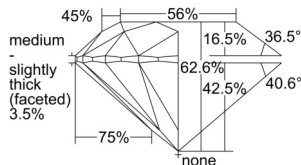

GIA®

FACSIMILE

GIA REPORT 7503638972

Verify this report at GIA.edu

GIA NATURAL DIAMOND DOSSIER®

October 14, 2024
GIA Report Number 7503638972
Shape and Cutting Style ..... Round Brilliant
Measurements ..... 5.17 - 5.19 x 3.24 mm

GRADING RESULTS

Carat Weight ..... 0.54 carat
Color Grade ..... H
Clarity Grade VVS1
Cut Grade ..... Excellent

ADDITIONAL GRADING INFORMATION

Polish ..... Excellent
Symmetry ..... Excellent
Fluorescence ..... Medium Blue
Clarity Characteristics ..... Pinpoint
Inscription(s): GIA 7503638972

PROPORTIONS

Profile to actual proportions