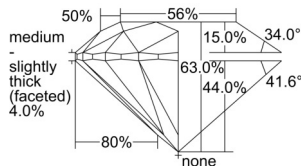

GIA®

FACSIMILE

GIA REPORT 7503643296

Verify this report at GIA.edu

GIA NATURAL DIAMOND DOSSIER®

October 16, 2024
GIA Report Number 7503643296
Shape and Cutting Style ..... Round Brilliant
Measurements ..... 5.64 - 5.67 x 3.56 mm

GRADING RESULTS

Carat Weight ..... 0.70 carat
Color Grade ..... K
Clarity Grade S11
Cut Grade ..... Excellent

ADDITIONAL GRADING INFORMATION

Polish ..... Excellent
Symmetry ..... Excellent
Fluorescence ..... None
Clarity Characteristics ..... Crystal, Feather
Inscription(s): GIA 7503643296

PROPORTIONS

Profile to actual proportions

GRADING SCALES

GIA COLOR SCALE

COLORED	D
	E
	F
	G
	H
	I
	J
NEAR COLORLESS	K
	L
	M
	N
	O
	P
	Q
	R
	S
	T
	U
	V
	W
	X
	Y
	Z

GIA CLARITY SCALE

FLAWLESS	VERY VERY SLIGHTLY INCLUDED	VVS₁	VVS₂	VS₁	VS₂	SI₁	SI₂	I₁	I₂	I₃	
											FLAWLESS
INTERNALLY FLAWLESS	VERY SLIGHTLY INCLUDED										

GIA CUT SCALE

EXCELLENT
VERY GOOD
GOOD
FAIR
POOR