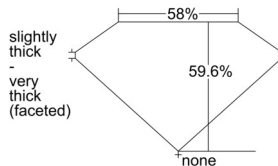

GIA®

FACSIMILE

GIA REPORT 7503657717

Verify this report at GIA.edu

GIA NATURAL DIAMOND DOSSIER®

October 15, 2024
GIA Report Number 7503657717
Shape and Cutting Style ..... Heart Brilliant
Measurements ..... 4.39 x 5.00 x 2.98 mm

GRADING RESULTS

Carat Weight ..... 0.38 carat
Color Grade ..... F
Clarity Grade VS2

ADDITIONAL GRADING INFORMATION

Polish ..... Excellent
Symmetry ..... Very Good
Fluorescence ..... None
Clarity Characteristics ..... Feather
Inscription(s): GIA 7503657717

PROPORTIONS

Profile not to actual proportions

GRADING SCALES

GIA COLOR SCALE		GIA CLARITY SCALE	
COLORLESS	D	VERY VERY SLIGHTLY INCLUDED	FLAWLESS
	E		INTERNALLY FLAWLESS
	F		VVS₁
	G		VVS₂
	H		VS₁
	I		VS₂
	J		SI₁
	K		SI₂
	L		I₁
	M		I₂
NEAR COLORLESS	N	SLIGHTLY INCLUDED	I₃
	O		
	P		
	Q		
FAINT	R	INCLUDED	
	S		
	T		
	U		
VERY LIGHT	V		
	W		
	X		
	Y		
LIGHT	Z