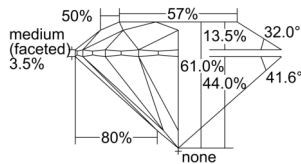

GIA®

FACSIMILE

GIA REPORT 7503694303

Verify this report at GIA.edu

GIA NATURAL DIAMOND DOSSIER®

October 21, 2024
GIA Report Number 7503694303
Shape and Cutting Style ..... Round Brilliant
Measurements ..... 4.78 - 4.81 x 2.93 mm

GRADING RESULTS

Carat Weight ..... 0.40 carat
Color Grade ..... H
Clarity Grade VVS1
Cut Grade ..... Excellent

ADDITIONAL GRADING INFORMATION

Polish ..... Excellent
Symmetry ..... Excellent
Fluorescence ..... Medium Blue
Clarity Characteristics ..... Pinpoint
Inscription(s): GIA 7503694303

PROPORTIONS

Profile to actual proportions

GRADING SCALES

GIA COLOR SCALE	GIA CLARITY SCALE	GIA CUT SCALE	
D	FLAWLESS	EXCELLENT	
E	INTERNALLY FLAWLESS		
F		VVS₁	VERY GOOD
G	VVS₂		
H	VS₁	GOOD	
I	VS₂		
J	SI₁	FAIR	
K	SI₂		
L	I₁	POOR	
M			
N			
O	I₂		
P			
Q	I₃		
R			
S			
T			
U			
V			
W			
X			
Y			
Z