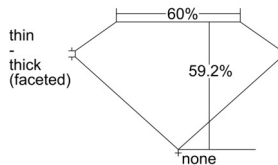

GIA®

FACSIMILE

GIA REPORT 7503715542

Verify this report at GIA.edu

GIA NATURAL DIAMOND DOSSIER®

October 22, 2024
GIA Report Number 7503715542
Shape and Cutting Style ..... Heart Brilliant
Measurements ..... 5.39 x 6.07 x 3.59 mm

GRADING RESULTS

Carat Weight ..... 0.70 carat
Color Grade I
Clarity Grade SI1

ADDITIONAL GRADING INFORMATION

Polish ..... Excellent
Symmetry ..... Excellent
Fluorescence ..... None
Clarity Characteristics..... Crystal, Feather
Inscription(s): GIA 7503715542

PROPORTIONS

Profile not to actual proportions

GRADING SCALES

GIA COLOR SCALE		GIA CLARITY SCALE			
COLORLESS	D	VERY VERY SLIGHTLY INCLUDED	FLAWLESS		
	E		INTERNALLY FLAWLESS		
	F	VERY SLIGHTLY INCLUDED	VVS₁		
	G		VVS₂		
	H		VS₁		
	NEAR COLORLESS	I	SLIGHTLY INCLUDED	VS₂	
		J		SI₁	
		FAINT	K	INCLUDED	SI₂
			L		I₁
			M		I₂
VERT LIGHT	N	INCLUDED	I₃		
	O				
	P				
	Q				
	R				
	S				
	T				
LIGHT	U				
	V				
	W				
	X				
Y					
Z