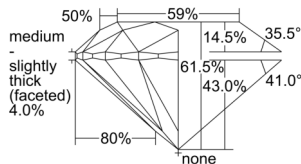

GIA®

FACSIMILE

GIA NATURAL DIAMOND DOSSIER®

October 23, 2024
GIA Report Number 7503724244
Shape and Cutting Style ..... Round Brilliant
Measurements ..... 4.38 - 4.40 x 2.70 mm

GRADING RESULTS

Carat Weight ..... 0.32 carat
Color Grade ..... E
Clarity Grade VS2
Cut Grade ..... Excellent

ADDITIONAL GRADING INFORMATION

Polish ..... Excellent
Symmetry ..... Excellent
Fluorescence ..... None
Clarity Characteristics ..... Cloud
Inscription(s): GIA 7503724244

GIA REPORT 7503724244

Verify this report at GIA.edu

PROPORTIONS

Profile to actual proportions

GRADING SCALES

GIA COLOR SCALE	GIA CLARITY SCALE	GIA CUT SCALE	
D	FLAWLESS	EXCELLENT	
E	INTERNALLY FLAWLESS		
F		VVS₁	VERY GOOD
G	VVS₂		
H	VS₁	GOOD	
I	VS₂		
J	SI₁	FAIR	
K	SI₂		
L	I₁	POOR	
M	I₂		
N	I₃		
O			
P			
Q			
R			
S			
T			
U			
V			
W			
X			
Y			
Z