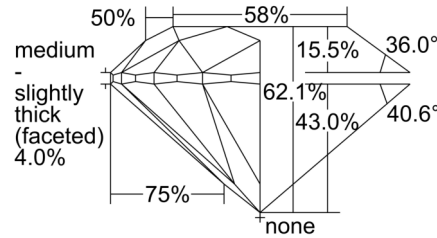

GIA NATURAL DIAMOND GRADING REPORT

October 24, 2024  
 GIA Report Number ..... 7503724370  
 Shape and Cutting Style ..... Round Brilliant  
 Measurements ..... 7.31 - 7.34 x 4.55 mm

GRADING RESULTS

Carat Weight ..... 1.52 carat  
 Color Grade ..... K, Faint Brown  
 Clarity Grade ..... SI2  
 Cut Grade ..... Excellent

PROPORTIONS

Profile to actual proportions

CLARITY CHARACTERISTICS

KEY TO SYMBOLS\*

- Crystal
- ~ Feather
- ∖ Needle

\* Red symbols denote internal characteristics (inclusions). Green or black symbols denote external characteristics (blemishes). Diagram is an approximate representation of the diamond, and symbols shown indicate type, position, and approximate size of clarity characteristics. All clarity characteristics may not be shown. Details of finish are not shown.