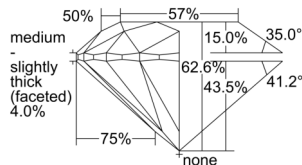

GIA®

FACSIMILE

GIA REPORT 7503745714

Verify this report at GIA.edu

GIA NATURAL DIAMOND DOSSIER®

October 24, 2024
GIA Report Number 7503745714
Shape and Cutting Style ..... Round Brilliant
Measurements ..... 5.37 - 5.40 x 3.37 mm

GRADING RESULTS

Carat Weight ..... 0.60 carat
Color Grade ..... E
Clarity Grade VS2
Cut Grade ..... Excellent

ADDITIONAL GRADING INFORMATION

Polish ..... Excellent
Symmetry ..... Excellent
Fluorescence ..... Medium Blue
Clarity Characteristics ..... Crystal, Feather
Inscription(s): GIA 7503745714

PROPORTIONS

Profile to actual proportions

GRADING SCALES

GIA COLOR SCALE	GIA CLARITY SCALE	GIA CUT SCALE	
D	FLAWLESS	EXCELLENT	
E	INTERNALLY FLAWLESS		
F		VVS₁	VERY GOOD
G	VVS₂		
H	VS₁	GOOD	
I	VS₂		
J	SI₁	FAIR	
K	SI₂		
L	I₁	POOR	
M	I₂		
N	I₃		
O			
P			
Q			
R			
S			
T			
U			
V			
W			
X			
Y			
Z