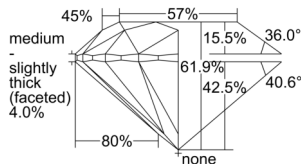

GIA®

FACSIMILE

GIA REPORT 7503751047

Verify this report at GIA.edu

GIA NATURAL DIAMOND DOSSIER®

October 26, 2024
GIA Report Number 7503751047
Shape and Cutting Style ..... Round Brilliant
Measurements ..... 5.65 - 5.68 x 3.51 mm

GRADING RESULTS

Carat Weight ..... 0.70 carat
Color Grade I
Clarity Grade VS2
Cut Grade ..... Excellent

ADDITIONAL GRADING INFORMATION

Polish ..... Excellent
Symmetry ..... Excellent
Fluorescence ..... None
Clarity Characteristics ..... Crystal
Inscription(s): GIA 7503751047

PROPORTIONS

Profile to actual proportions