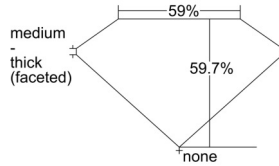

GIA®

FACSIMILE

GIA REPORT 7503751872

Verify this report at GIA.edu

GIA NATURAL DIAMOND DOSSIER®

October 25, 2024
GIA Report Number 7503751872
Shape and Cutting Style ..... Heart Brilliant
Measurements ..... 5.39 x 6.39 x 3.81 mm

GRADING RESULTS

Carat Weight ..... 0.77 carat
Color Grade I
Clarity Grade VVS1

ADDITIONAL GRADING INFORMATION

Polish ..... Excellent
Symmetry ..... Excellent
Fluorescence ..... None
Clarity Characteristics..... Pinpoint, Surface Graining
Inscription(s): GIA 7503751872

PROPORTIONS

Profile not to actual proportions

GRADING SCALES

GIA COLOR SCALE		GIA CLARITY SCALE			
COLORLESS	D	VERY VERY SLIGHTLY INCLUDED	FLAWLESS		
	E		INTERNALLY FLAWLESS		
	F	VERY SLIGHTLY INCLUDED	VVS₁		
	G		VVS₂		
	H		VS₁		
	NEAR COLORLESS	I	SLIGHTLY INCLUDED	VS₂	
		J		SI₁	
		FAINT	K	INCLUDED	SI₂
			L		I₁
			M		I₂
VERT LIGHT	N	LIGHT	I₃		
	O				
	P				
	Q				
	R