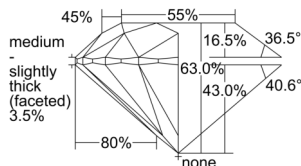

GIA®

FACSIMILE

GIA REPORT 7503759864

Verify this report at GIA.edu

GIA NATURAL DIAMOND DOSSIER®

October 26, 2024
GIA Report Number 7503759864
Shape and Cutting Style ..... Round Brilliant
Measurements ..... 5.76 - 5.80 x 3.64 mm

GRADING RESULTS

Carat Weight ..... 0.75 carat
Color Grade I
Clarity Grade VS1
Cut Grade ..... Excellent

ADDITIONAL GRADING INFORMATION

Polish ..... Excellent
Symmetry ..... Excellent
Fluorescence ..... None
Clarity Characteristics..... Crystal, Pinpoint
Inscription(s): GIA 7503759864

PROPORTIONS

Profile to actual proportions

GRADING SCALES

GIA COLOR SCALE	GIA CLARITY SCALE	GIA CUT SCALE	
D	FLAWLESS	EXCELLENT	
E	INTERNALLY FLAWLESS		
F		VVS₁	VERY GOOD
G	VVS₂		
H	VS₁	GOOD	
I	VS₂		
J	SI₁	FAIR	
K	SI₂		
L	I₁	POOR	
M			
N			
O	I₂		
P			
Q	I₃		
R			
S			
T			
U			
V			
W			
X			
Y			
Z