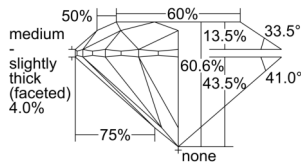

GIA®

FACSIMILE

GIA REPORT 7503769051

Verify this report at GIA.edu

GIA NATURAL DIAMOND DOSSIER®

November 06, 2024
GIA Report Number 7503769051
Shape and Cutting Style ..... Round Brilliant
Measurements ..... 5.44 - 5.46 x 3.30 mm

GRADING RESULTS

Carat Weight ..... 0.60 carat
Color Grade ..... H
Clarity Grade VVS2
Cut Grade ..... Excellent

ADDITIONAL GRADING INFORMATION

Polish ..... Excellent
Symmetry ..... Excellent
Fluorescence ..... None
Clarity Characteristics ..... Pinpoint, Feather, Cloud
Inspection(s): GIA 7503769051

PROPORTIONS

Profile to actual proportions

GRADING SCALES

GIA COLOR SCALE	GIA CLARITY SCALE	GIA CUT SCALE	
D	FLAWLESS	EXCELLENT	
E	INTERNALLY FLAWLESS		
F		VVS₁	VERY GOOD
G	VVS₂		
H	VS₁	GOOD	
I	VS₂		
J	SI₁	FAIR	
K	SI₂		
L	I₁	POOR	
M	I₂		
N	I₃		
O			
P			
Q			
R			
S			
T			
U			
V			
W			
X			
Y			
Z