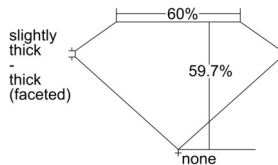

GIA®

FACSIMILE

GIA REPORT 7503795750

Verify this report at GIA.edu

GIA NATURAL DIAMOND DOSSIER®

November 07, 2024
GIA Report Number 7503795750
Shape and Cutting Style ..... Heart Brilliant
Measurements ..... 5.09 x 5.87 x 3.50 mm

GRADING RESULTS

Carat Weight ..... 0.62 carat
Color Grade ..... H
Clarity Grade ..... Internally Flawless

ADDITIONAL GRADING INFORMATION

Polish ..... Excellent
Symmetry ..... Excellent
Fluorescence ..... None
Clarity Characteristics..... Minor Details of Polish
Inspection(s): GIA 7503795750

PROPORTIONS

Profile not to actual proportions

GRADING SCALES

GIA COLOR SCALE		GIA CLARITY SCALE	
NEAR COLORLESS	D	VERY VERY SLIGHTLY INCLUDED	FLAWLESS
	E		INTERNALLY FLAWLESS
	F		VVS₁
	G		VVS₂
	H		VS₁
	I		VS₂
	J		SI₁
	K		SI₂
	L		I₁
	M		I₂
FAINT	N	SLIGHTLY INCLUDED	I₃
	O		
	P		
	Q		
VERY LIGHT	R	INCLUDED	
	S		
	T		
	U		
	V		
	W		
LIGHT	X		
	Y		
	Z