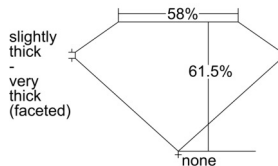

GIA®

FACSIMILE

GIA REPORT

7503816417

Verify this report at GIA.edu

GIA NATURAL DIAMOND DOSSIER®

November 07, 2024
GIA Report Number 7503816417
Shape and Cutting Style ..... Heart Brilliant
Measurements ..... 5.56 x 6.63 x 4.08 mm

GRADING RESULTS

Carat Weight ..... 0.90 carat
Color Grade I
Clarity Grade VS2

ADDITIONAL GRADING INFORMATION

Polish ..... Excellent
Symmetry ..... Very Good
Fluorescence ..... None
Clarity Characteristics ..... Crystal, Feather, Cloud
Inscription(s): GIA 7503816417

PROPORTIONS

Profile not to actual proportions

GRADING SCALES

GIA COLOR SCALE		GIA CLARITY SCALE			
COLORLESS	D	VERY VERY SLIGHTLY INCLUDED	FLAWLESS		
	E		INTERNALLY FLAWLESS		
	F		VS₁		
	NEAR COLORLESS	G	VERY SLIGHTLY INCLUDED	VS₂	
		H		VS₁	
		FAINT	I	SLIGHTLY INCLUDED	VS₂
			J		SI₁
	K		SI₂		
	VERT LIGHT		L	INCLUDED	I₁
			M		I₂
N			I₃		
O					
P					
Q					
R					
LIGHT	S				
	T				
	U				
	V				
	Z