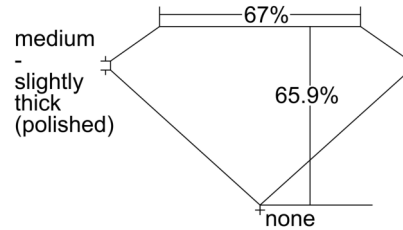

GIA NATURAL DIAMOND GRADING REPORT

November 14, 2024
 GIA Report Number 7503856128
 Shape and Cutting Style Emerald Cut
 Measurements 8.10 x 5.81 x 3.83 mm

GRADING RESULTS

Carat Weight 1.70 carat
 Color Grade H
 Clarity Grade VS1

Profile not to actual proportions

CLARITY CHARACTERISTICS

KEY TO SYMBOLS*

- Feather
- Cloud
- Needle

* Red symbols denote internal characteristics (inclusions). Green or black symbols denote external characteristics (blemishes). Diagram is an approximate representation of the diamond, and symbols shown indicate type, position, and approximate size of clarity characteristics. All clarity characteristics may not be shown. Details of finish are not shown.