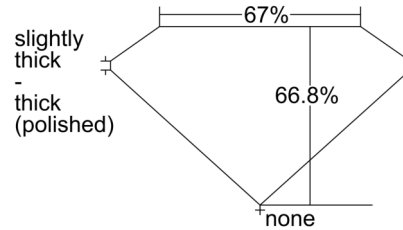

PROPORTIONS

Profile not to actual proportions