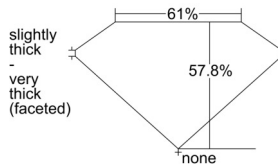

GIA®

FACSIMILE

GIA REPORT 7503883395

Verify this report at GIA.edu

GIA NATURAL DIAMOND DOSSIER®

November 19, 2024
GIA Report Number 7503883395
Shape and Cutting Style ..... Marquise Brilliant
Measurements ..... 8.03 x 3.84 x 2.22 mm

GRADING RESULTS

Carat Weight ..... 0.40 carat
Color Grade I
Clarity Grade VVS1

ADDITIONAL GRADING INFORMATION

Polish ..... Excellent
Symmetry ..... Very Good
Fluorescence ..... None
Clarity Characteristics ..... Feather
Inscription(s): GIA 7503883395

PROPORTIONS

Profile not to actual proportions

GRADING SCALES

GIA COLOR SCALE		GIA CLARITY SCALE			
COLORLESS	D	VERY VERY SLIGHTLY INCLUDED	FLAWLESS		
	E		INTERNALLY FLAWLESS		
	F	VERY SLIGHTLY INCLUDED	VVS₁		
	G		VVS₂		
	H		VS₁		
	NEAR COLORLESS	I	SLIGHTLY INCLUDED	VS₂	
		J		SI₁	
		FAINT	K	INCLUDED	SI₂
			L		I₁
			M		I₂
VERT LIGHT	N	LIGHT	I₃		
	O				
	P				
	Q				
	R