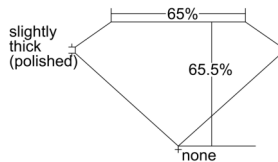

GIA®

FACSIMILE

GIA REPORT 7503941842

Verify this report at GIA.edu

GIA NATURAL DIAMOND DOSSIER®

December 05, 2024
GIA Report Number 7503941842
Shape and Cutting Style ..... Emerald Cut
Measurements ..... 5.26 x 3.77 x 2.47 mm

GRADING RESULTS

Carat Weight ..... 0.46 carat
Color Grade ..... E
Clarity Grade VS1

ADDITIONAL GRADING INFORMATION

Polish ..... Excellent
Symmetry ..... Very Good
Fluorescence ..... None
Clarity Characteristics..... Crystal, Cloud, Needle, Pinpoint
Inscription(s): GIA 7503941842

PROPORTIONS

Profile not to actual proportions

GRADING SCALES

GIA COLOR SCALE		GIA CLARITY SCALE			
COLORLESS	D	VERY VERY SLIGHTLY INCLUDED	FLAWLESS		
	E		INTERNALLY FLAWLESS		
	F	VERY SLIGHTLY INCLUDED	VVS₁		
	G		VVS₂		
	H		VS₁		
	NEAR COLORLESS	I	SLIGHTLY INCLUDED	VS₂	
		J		SI₁	
		FAINT	K	INCLUDED	SI₂
			L		I₁
			M		I₂
VERTICALLY LIGHT	N	LIGHT	I₃		
	O				
	P				
	Q				
	R