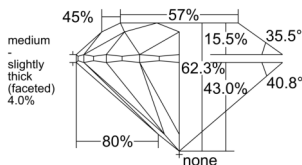

GIA®

FACSIMILE

GIA REPORT 7503991559

Verify this report at GIA.edu

GIA NATURAL DIAMOND DOSSIER®

December 16, 2024
GIA Report Number 7503991559
Shape and Cutting Style ..... Round Brilliant
Measurements ..... 6.14 - 6.18 x 3.84 mm

GRADING RESULTS

Carat Weight ..... 0.90 carat
Color Grade ..... D
Clarity Grade S11
Cut Grade ..... Excellent

ADDITIONAL GRADING INFORMATION

Polish ..... Excellent
Symmetry ..... Excellent
Fluorescence ..... None
Clarity Characteristics ..... Cloud, Crystal
Inscription(s): GIA 7503991559

PROPORTIONS

Profile to actual proportions