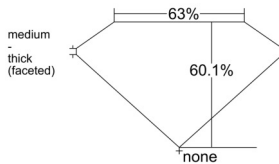

GIA®

FACSIMILE

GIA REPORT 7503991845

Verify this report at GIA.edu

GIA NATURAL DIAMOND DOSSIER®

December 13, 2024
GIA Report Number 7503991845
Shape and Cutting Style ..... Pear Brilliant
Measurements ..... 8.65 x 4.85 x 2.92 mm

GRADING RESULTS

Carat Weight ..... 0.70 carat
Color Grade ..... H
Clarity Grade VVS1

ADDITIONAL GRADING INFORMATION

Polish ..... Excellent
Symmetry ..... Excellent
Fluorescence ..... Faint
Clarity Characteristics ..... Pinpoint
Inscription(s): GIA 7503991845

PROPORTIONS

Profile not to actual proportions

GRADING SCALES

GIA COLOR SCALE		GIA CLARITY SCALE			
COLORLESS	D	VERY VERY SLIGHTLY INCLUDED	FLAWLESS		
	E		INTERNALLY FLAWLESS		
	F		VVS₁		
	G		VVS₂		
	NEAR COLORLESS	H	VERY SLIGHTLY INCLUDED	VS₁	
		I		VS₂	
		FAINT	J	SLIGHTLY INCLUDED	SI₁
			K		SI₂
	L		I₁		
	VERT LIGHT		M	INCLUDED	I₂
N			I₃		
O					
P					
LIGHT	Q				
	R				
	S				
	T				
	U				
	Z