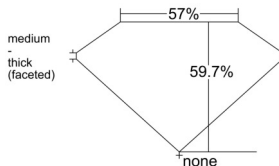

GIA®

FACSIMILE

GIA REPORT 7503992055

Verify this report at GIA.edu

GIA NATURAL DIAMOND DOSSIER®

December 13, 2024
GIA Report Number 7503992055
Shape and Cutting Style ..... Heart Brilliant
Measurements ..... 4.80 x 5.50 x 3.28 mm

GRADING RESULTS

Carat Weight ..... 0.53 carat
Color Grade ..... G
Clarity Grade VS2

ADDITIONAL GRADING INFORMATION

Polish ..... Excellent
Symmetry ..... Excellent
Fluorescence ..... None
Clarity Characteristics ..... Cloud, Crystal, Feather
Inscription(s): GIA 7503992055

PROPORTIONS

Profile not to actual proportions

GRADING SCALES

GIA COLOR SCALE		GIA CLARITY SCALE			
COLORLESS	D	VERY VERY SLIGHTLY INCLUDED	FLAWLESS		
	E		INTERNALLY FLAWLESS		
	F	VERY SLIGHTLY INCLUDED	VVS₁		
	G		VVS₂		
	H		VS₁		
	NEAR COLORLESS	I	SLIGHTLY INCLUDED	VS₂	
		J		SI₁	
		FAINT	K	INCLUDED	SI₂
			L		I₁
			M		I₂
VERT LIGHT	N	LIGHT	I₃		
	O				
	P				
	Q				
	R