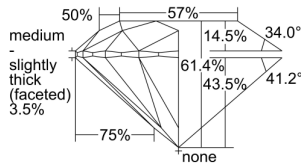

GIA®

FACSIMILE

GIA REPORT 7506003722

Verify this report at GIA.edu

GIA NATURAL DIAMOND DOSSIER®

July 24, 2024
GIA Report Number 7506003722
Shape and Cutting Style ..... Round Brilliant
Measurements ..... 3.76 - 3.79 x 2.32 mm

GRADING RESULTS

Carat Weight ..... 0.20 carat
Color Grade ..... D
Clarity Grade VS1
Cut Grade ..... Excellent

ADDITIONAL GRADING INFORMATION

Polish ..... Excellent
Symmetry ..... Excellent
Fluorescence ..... None
Clarity Characteristics..... Cloud, Feather, Pinpoint
Inscription(s): GIA 7506003722

PROPORTIONS

Profile to actual proportions

GRADING SCALES

GIA COLOR SCALE	GIA CLARITY SCALE	GIA CUT SCALE	
D	FLAWLESS	EXCELLENT	
E	INTERNALLY FLAWLESS		
F		VVS₁	VERY GOOD
G	VVS₂		
H	VS₁	GOOD	
I	VS₂		
J	SI₁	FAIR	
K	SI₂		
L	I₁	POOR	
M	I₂		
N	I₃		
O			
P			
Q			
R			
S			
T			
U			
V			
W			
X			
Y			
Z