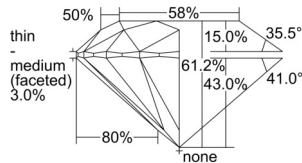

GIA®

FACSIMILE

GIA REPORT

7506004014

Verify this report at GIA.edu

GIA NATURAL DIAMOND DOSSIER®

August 07, 2024
GIA Report Number 7506004014
Shape and Cutting Style ..... Round Brilliant
Measurements ..... 4.58 - 4.59 x 2.81 mm

GRADING RESULTS

Carat Weight ..... 0.36 carat
Color Grade ..... E
Clarity Grade S11
Cut Grade ..... Excellent

ADDITIONAL GRADING INFORMATION

Polish ..... Excellent
Symmetry ..... Excellent
Fluorescence ..... None
Clarity Characteristics..... Crystal, Cloud, Feather
Inscription(s): GIA 7506004014

PROPORTIONS

Profile to actual proportions

GRADING SCALES

GIA COLOR SCALE	GIA CLARITY SCALE	GIA CUT SCALE	
D	FLAWLESS	EXCELLENT	
E	INTERNALLY FLAWLESS		
F		VVS₁	VERY GOOD
G	VVS₂		
H	VS₁	GOOD	
I	VS₂		
J	S1₁	FAIR	
K	S1₂		
L	I₁	POOR	
M	I₂		
N	I₃		
O			
P			
Q			
R			
S			
T			
U			
V			
W			
X			
Y			
Z