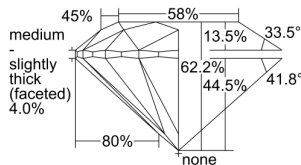

GIA®

FACSIMILE

GIA REPORT 7506010943

Verify this report at GIA.edu

GIA NATURAL DIAMOND DOSSIER®

July 24, 2024
GIA Report Number 7506010943
Shape and Cutting Style ..... Round Brilliant
Measurements ..... 4.56 - 4.58 x 2.84 mm

GRADING RESULTS

Carat Weight ..... 0.36 carat
Color Grade ..... F
Clarity Grade S11
Cut Grade ..... Excellent

ADDITIONAL GRADING INFORMATION

Polish ..... Excellent
Symmetry ..... Excellent
Fluorescence ..... Medium Blue
Clarity Characteristics ..... Crystal
Inscription(s): GIA 7506010943

PROPORTIONS

Profile to actual proportions

GRADING SCALES

GIA COLOR SCALE	GIA CLARITY SCALE	GIA CUT SCALE	
D	FLAWLESS	EXCELLENT	
E	INTERNALLY FLAWLESS		
F		VVS₁	VERY GOOD
G	VVS₂		
H	VS₁	GOOD	
I	VS₂		
J	S1₁	FAIR	
K	S1₂		
L	I₁	POOR	
M	I₂		
N	I₃		
O			
P			
Q			
R			
S			
T			
U			
V			
W			
X			
Y			
Z