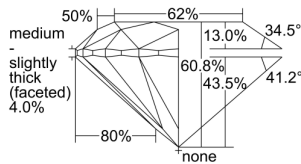

GIA®

FACSIMILE

GIA REPORT 7506024411

Verify this report at GIA.edu

GIA NATURAL DIAMOND DOSSIER®

July 25, 2024
GIA Report Number 7506024411
Shape and Cutting Style ..... Round Brilliant
Measurements ..... 4.72 - 4.76 x 2.88 mm

GRADING RESULTS

Carat Weight ..... 0.40 carat
Color Grade I
Clarity Grade VVS1
Cut Grade ..... Excellent

ADDITIONAL GRADING INFORMATION

Polish ..... Excellent
Symmetry ..... Excellent
Fluorescence ..... Medium Blue
Clarity Characteristics ..... Pinpoint
Inscription(s): GIA 7506024411

PROPORTIONS

Profile to actual proportions

GRADING SCALES

GIA COLOR SCALE	GIA CLARITY SCALE	GIA CUT SCALE	
D	FLAWLESS	EXCELLENT	
E	INTERNALLY FLAWLESS		
F		VVS₁	VERY GOOD
G	VVS₂		
H	VS₁	GOOD	
I	VS₂		
J	SI₁	FAIR	
K	SI₂		
L	I₁	POOR	
M	I₂		
N	I₃		
O			
P			
Q			
R			
S			
T			
U			
V			
W			
X			
Y			
Z