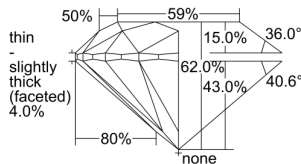

GIA®

FACSIMILE

GIA NATURAL DIAMOND DOSSIER®

July 25, 2024
GIA Report Number 7506024696
Shape and Cutting Style ..... Round Brilliant
Measurements ..... 5.64 - 5.68 x 3.51 mm

GRADING RESULTS

Carat Weight ..... 0.70 carat
Color Grade ..... F
Clarity Grade S11
Cut Grade ..... Excellent

ADDITIONAL GRADING INFORMATION

Polish ..... Excellent
Symmetry ..... Excellent
Fluorescence ..... Faint
Clarity Characteristics ..... Crystal
Inscription(s): GIA 7506024696

GIA REPORT 7506024696

Verify this report at GIA.edu

PROPORTIONS

Profile to actual proportions