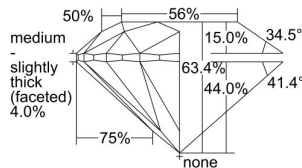

GIA®

FACSIMILE

GIA REPORT 7506034718

Verify this report at GIA.edu

GIA NATURAL DIAMOND DOSSIER®

July 26, 2024
GIA Report Number 7506034718
Shape and Cutting Style ..... Round Brilliant
Measurements ..... 5.22 - 5.26 x 3.32 mm

GRADING RESULTS

Carat Weight ..... 0.56 carat
Color Grade ..... J
Clarity Grade VS1
Cut Grade ..... Excellent

ADDITIONAL GRADING INFORMATION

Polish ..... Excellent
Symmetry ..... Excellent
Fluorescence ..... Faint
Clarity Characteristics..... Crystal, Pinpoint, Needle
Inscription(s): GIA 7506034718

PROPORTIONS

Profile to actual proportions

GRADING SCALES

GIA COLOR SCALE	GIA CLARITY SCALE	GIA CUT SCALE	
D	FLAWLESS	EXCELLENT	
E	INTERNALLY FLAWLESS		
F		VVS₁	VERY GOOD
G	VVS₂		
H	VS₁	GOOD	
I	VS₂		
J	SI₁	FAIR	
K	SI₂		
L	I₁	POOR	
M	I₂		
N	I₃		
O			
P			
Q			
R			
S			
T			
U			
V			
W			
X			
Y			
Z