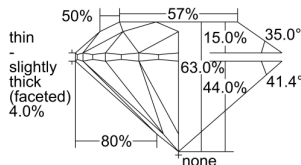

GIA®

FACSIMILE

GIA REPORT 7506035004

Verify this report at gia.edu

GIA NATURAL DIAMOND DOSSIER®

July 29, 2024
GIA Report Number 7506035004
Shape and Cutting Style ..... Round Brilliant
Measurements ..... 4.67 - 4.72 x 2.96 mm

GRADING RESULTS

Carat Weight ..... 0.40 carat
Color Grade ..... H
Clarity Grade VS1
Cut Grade ..... Excellent

ADDITIONAL GRADING INFORMATION

Polish ..... Excellent
Symmetry ..... Very Good
Fluorescence ..... Medium Blue
Clarity Characteristics..Crystal, Cloud, Pinpoint, Indented Natural
Inscription(s): GIA 7506035004

PROPORTIONS

Profile to actual proportions

GRADING SCALES

GIA COLOR SCALE	GIA CLARITY SCALE	GIA CUT SCALE	
D	FLAWLESS	EXCELLENT	
E	INTERNALLY FLAWLESS		
F		VVS₁	VERY GOOD
G	VVS₂		
H	VS₁	GOOD	
I	VS₂		
J	SI₁	FAIR	
K	SI₂		
L	I₁	POOR	
M	I₂		
N	I₃		
O			
P			
Q			
R			
S			
T			
U			
V			
W			
X			
Y			
Z