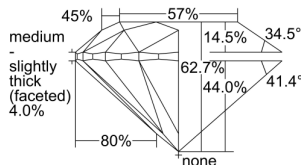

GIA®

FACSIMILE

GIA REPORT 7506037655

Verify this report at GIA.edu

GIA NATURAL DIAMOND DOSSIER®

July 26, 2024
GIA Report Number 7506037655
Shape and Cutting Style ..... Round Brilliant
Measurements ..... 5.27 - 5.30 x 3.32 mm

GRADING RESULTS

Carat Weight ..... 0.57 carat
Color Grade ..... J
Clarity Grade VVS1
Cut Grade ..... Excellent

ADDITIONAL GRADING INFORMATION

Polish ..... Excellent
Symmetry ..... Excellent
Fluorescence ..... None
Clarity Characteristics..... Pinpoint, Cloud, Feather
Inscription(s): GIA 7506037655

PROPORTIONS

Profile to actual proportions

GRADING SCALES

GIA COLOR SCALE	GIA CLARITY SCALE	GIA CUT SCALE	
D	FLAWLESS	EXCELLENT	
E	INTERNALLY FLAWLESS		
F		VVS₁	VERY GOOD
G	VVS₂		
H	VS₁	GOOD	
I	VS₂		
J	SI₁	FAIR	
K	SI₂		
L	I₁	POOR	
M			
N	I₂		
O			
P	I₃		
Q			
R			
S			
T			
U			
V			
W			
X			
Y			
Z