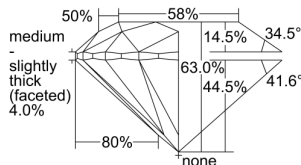

GIA®

FACSIMILE

GIA REPORT 7506048159

Verify this report at GIA.edu

GIA NATURAL DIAMOND DOSSIER®

July 29, 2024
GIA Report Number 7506048159
Shape and Cutting Style ..... Round Brilliant
Measurements ..... 5.78 - 5.81 x 3.65 mm

GRADING RESULTS

Carat Weight ..... 0.76 carat
Color Grade ..... F
Clarity Grade VS2
Cut Grade ..... Excellent

ADDITIONAL GRADING INFORMATION

Polish ..... Excellent
Symmetry ..... Excellent
Fluorescence ..... None
Clarity Characteristics.. Feather, Crystal, Cloud, Indented Natural
Inscription(s): GIA 7506048159

PROPORTIONS

Profile to actual proportions

GRADING SCALES

GIA COLOR SCALE

COLORED	D
	E
	F
	G
	H
	I
	J
NEAR COLORLESS	K
	L
	M
	N
	O
	P
	R
	S
	T
	U
	V
	W
	X
	Y
	Z

GIA CLARITY SCALE

FLAWLESS	VERY VERY SLIGHTLY INCLUDED	VS₁	VS₂	VS₁	VS₂	SI₁	SI₂	I₁	I₂	I₃		
											FLAWLESS	INTERNALLY FLAWLESS

GIA CUT SCALE

EXCELLENT
VERY GOOD
GOOD
FAIR
POOR