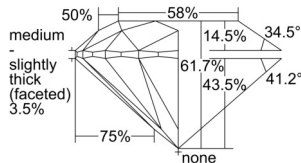

GIA®

FACSIMILE

GIA REPORT 7506060860

Verify this report at GIA.edu

GIA NATURAL DIAMOND DOSSIER®

July 31, 2024
GIA Report Number 7506060860
Shape and Cutting Style ..... Round Brilliant
Measurements ..... 5.67 - 5.70 x 3.51 mm

GRADING RESULTS

Carat Weight ..... 0.70 carat
Color Grade ..... F
Clarity Grade S11
Cut Grade ..... Excellent

ADDITIONAL GRADING INFORMATION

Polish ..... Excellent
Symmetry ..... Excellent
Fluorescence ..... None
Clarity Characteristics..... Crystal, Feather, Cloud
Inscription(s): GIA 7506060860

PROPORTIONS

Profile to actual proportions

GRADING SCALES

GIA COLOR SCALE	GIA CLARITY SCALE	GIA CUT SCALE	
D	FLAWLESS	EXCELLENT	
E	INTERNALLY FLAWLESS		
F		VVS₁	VERY GOOD
G	VVS₂		
H	VS₁	GOOD	
I	VS₂		
J	S1₁	FAIR	
K	S1₂		
L	I₁	POOR	
M	I₂		
N	I₃		
O			
P			
Q			
R			
S			
T			
U			
V			
W			
X			
Y			
Z