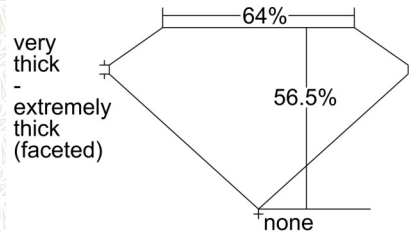

GIA NATURAL COLORED DIAMOND REPORT

August 09, 2024
 Report Type Grading Report
 GIA Report Number 7506064347
 Shape and Cutting Style Heart Modified Brilliant
 Measurements 5.82 x 7.16 x 4.05 mm

Carat Weight 1.31 carat
 Color Grade Fancy Light Yellow
 Color Origin Natural
 Color Distribution Even
 Clarity Grade Internally Flawless
 Proportions:

Profile not to actual proportions

Polish Excellent
 Symmetry Very Good
 Fluorescence None
 Inscription(s): GIA 7506064347

Comments: Minor details of polish are not shown.

ADDITIONAL INFORMATION

GIA COLORED DIAMOND SCALE

Illustration of GIA fancy color grade interrelationships

GIA CLARITY SCALE

FLAWLESS
INTERNALLY FLAWLESS
VVS ₁
VVS ₂
VS ₁
VS ₂
SI ₁
SI ₂
I ₁
I ₂
I ₃

CLARITY CHARACTERISTICS

The results documented in this report refer only to the diamond described, and were obtained using the techniques and equipment available to GIA at the time of examination. This report is not a guarantee or valuation. For additional information and important limitations and disclaimers, please see GIA.edu/terms or call +1 800 421 7250 or +1 760 603 4500. ©2023 Gemological Institute of America, Inc.