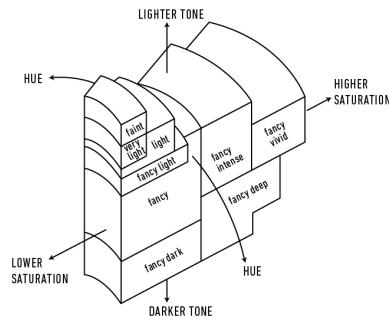

Profile not to actual proportions

Polish Excellent
 Symmetry Very Good
 Fluorescence None
 Inscription(s): GIA 7506064347

Comments: Minor details of polish are not shown.

ADDITIONAL INFORMATION

GIA COLORED DIAMOND SCALE

Illustration of GIA fancy color grade interrelationships

GIA CLARITY SCALE

FLAWLESS
INTERNALLY FLAWLESS
VVS ₁
VVS ₂
VS ₁
VS ₂
SI ₁
SI ₂
I ₁
I ₂
I ₃

CLARITY CHARACTERISTICS

The results documented in this report refer only to the diamond described, and were obtained using the techniques and equipment available to GIA at the time of examination. This report is not a guarantee or valuation. For additional information and important limitations and disclaimers, please see GIA.edu/terms or call +1 800 421 7250 or +1 760 603 4500. ©2023 Gemological Institute of America, Inc.