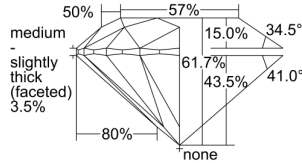

GIA®

FACSIMILE

GIA REPORT

7506069511

Verify this report at GIA.edu

GIA NATURAL DIAMOND DOSSIER®

July 30, 2024
GIA Report Number 7506069511
Shape and Cutting Style ..... Round Brilliant
Measurements ..... 5.17 - 5.20 x 3.20 mm

GRADING RESULTS

Carat Weight ..... 0.52 carat
Color Grade ..... D
Clarity Grade S11
Cut Grade ..... Excellent

ADDITIONAL GRADING INFORMATION

Polish ..... Excellent
Symmetry ..... Excellent
Fluorescence ..... Faint
Clarity Characteristics ..... Crystal, Feather
Inscription(s): GIA 7506069511

PROPORTIONS

Profile to actual proportions

GRADING SCALES

GIA COLOR SCALE	GIA CLARITY SCALE	GIA CUT SCALE	
D	FLAWLESS	EXCELLENT	
E	INTERNALLY FLAWLESS		
F		VVS₁	VERY GOOD
G	VVS₂		
H	VS₁	GOOD	
I	VS₂		
J	S1₁	FAIR	
K	S1₂		
L	I₁	POOR	
M	I₂		
N	I₃		
O			
P			
Q			
R			
S			
T			
U			
V			
W			
X			
Y			
Z