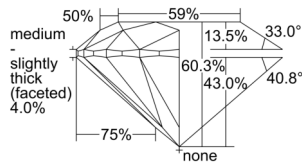

GIA®

FACSIMILE

GIA REPORT 7506070441

Verify this report at GIA.edu

GIA NATURAL DIAMOND DOSSIER®

August 01, 2024
GIA Report Number 7506070441
Shape and Cutting Style ..... Round Brilliant
Measurements ..... 5.11 - 5.13 x 3.09 mm

GRADING RESULTS

Carat Weight ..... 0.50 carat
Color Grade ..... G
Clarity Grade S11
Cut Grade ..... Excellent

ADDITIONAL GRADING INFORMATION

Polish ..... Excellent
Symmetry ..... Very Good
Fluorescence ..... Medium Blue
Clarity Characteristics ..... Feather
Inscription(s): GIA 7506070441

PROPORTIONS

Profile to actual proportions

GRADING SCALES

GIA COLOR SCALE

COLORLESS	D
	E
	F
	G
	H
	I
	J
NEAR COLORLESS	K
	L
	M
	N
	O
	P
	Q
	R
	S
	T
	U
	V
	W
	X
	Y
LIGHT	Z

GIA CLARITY SCALE

VERY VERY SLIGHTLY INCLUDED	FLAWLESS
	INTERNALLY FLAWLESS
VERY SLIGHTLY INCLUDED	VVS₁
	VVS₂
SLIGHTLY INCLUDED	VS₁
	VS₂
INCLUDED	SI₁
	SI₂
	I₁
	I₂
	I₃

GIA CUT SCALE

EXCELLENT
VERY GOOD
GOOD
FAIR
POOR