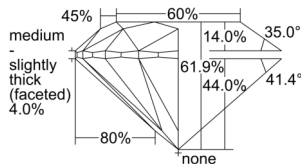

GIA®

FACSIMILE

GIA REPORT 7506071261

Verify this report at GIA.edu

GIA NATURAL DIAMOND DOSSIER®

August 23, 2024
GIA Report Number 7506071261
Shape and Cutting Style ..... Round Brilliant
Measurements ..... 3.93 - 3.96 x 2.44 mm

GRADING RESULTS

Carat Weight ..... 0.23 carat
Color Grade ..... F
Clarity Grade VS1
Cut Grade ..... Excellent

ADDITIONAL GRADING INFORMATION

Polish ..... Excellent
Symmetry ..... Excellent
Fluorescence ..... None
Clarity Characteristics ..... Crystal, Cloud
Inscription(s): GIA 7506071261

PROPORTIONS

Profile to actual proportions

GRADING SCALES

GIA COLOR SCALE	GIA CLARITY SCALE	GIA CUT SCALE	
D	FLAWLESS	EXCELLENT	
E	INTERNALLY FLAWLESS		
F		VVS₁	VERY GOOD
G	VVS₂		
H	VS₁	GOOD	
I	VS₂		
J	SI₁	FAIR	
K	SI₂		
L	I₁	POOR	
M	I₂		
N	I₃		
O			
P			
Q			
R			
S			
T			
U			
V			
W			
X			
Y			
Z