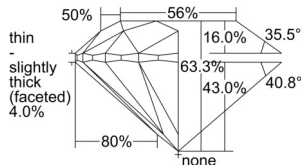

GIA®

FACSIMILE

GIA REPORT 7506072569

Verify this report at GIA.edu

GIA NATURAL DIAMOND DOSSIER®

August 19, 2024
GIA Report Number 7506072569
Shape and Cutting Style ..... Round Brilliant
Measurements ..... 5.59 - 5.63 x 3.55 mm

GRADING RESULTS

Carat Weight ..... 0.70 carat
Color Grade ..... G
Clarity Grade S11
Cut Grade ..... Excellent

ADDITIONAL GRADING INFORMATION

Polish ..... Excellent
Symmetry ..... Excellent
Fluorescence ..... Strong Blue
Clarity Characteristics ..... Feather, Crystal
Inscription(s): GIA 7506072569

PROPORTIONS

GRADING SCALES

GIA COLOR SCALE

COLORLESS	D
	E
	F
	G
	H
	I
	J
NEAR COLORLESS	K
	L
FANT	M
	N
	O
	P
VERY LIGHT	Q
	R
	S
	T
	U
	V
	W
	X
	Y
LIGHT	Z

GIA CLARITY SCALE

FLAWLESS	VERY VERY SLIGHTLY INCLUDED	I₁	
			I₂
INTERNALLY FLAWLESS	VERY SLIGHTLY INCLUDED	SI₁	
			SI₂
VVS₁	SLIGHTLY INCLUDED	I₁	
			I₂
VVS₂	INCLUDED	I₃	

GIA CUT SCALE

EXCELLENT	VERY GOOD	GOOD	FAIR	POOR