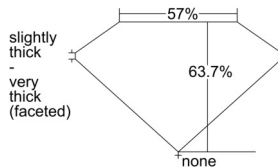

GIA®

FACSIMILE

GIA REPORT 7506075785

Verify this report at GIA.edu

GIA NATURAL DIAMOND DOSSIER®

August 02, 2024
GIA Report Number 7506075785
Shape and Cutting Style ..... Marquise Brilliant
Measurements ..... 9.23 x 5.12 x 3.26 mm

GRADING RESULTS

Carat Weight ..... 0.90 carat
Color Grade ..... F
Clarity Grade VS1

ADDITIONAL GRADING INFORMATION

Polish ..... Excellent
Symmetry ..... Excellent
Fluorescence ..... Medium Blue
Clarity Characteristics ..... Feather, Pinpoint
Inscription(s): GIA 7506075785

PROPORTIONS

Profile not to actual proportions

GRADING SCALES

GIA COLOR SCALE		GIA CLARITY SCALE	
COLORLESS	D	VERY VERY SLIGHTLY INCLUDED	FLAWLESS
	E		INTERNALLY FLAWLESS
	F		VS₁
	G		VS₂
	H		VS₁
	I		VS₂
	J		SI₁
	K		SI₂
	L		I₁
	M		I₂
NEAR COLORLESS	N	SLIGHTLY INCLUDED	I₃
	O		
	P		
	Q		
FAINT	R	INCLUDED	
	S		
	T		
	U		
	V		
	W		
	X		
	Y		
VERT LIGHT	Z