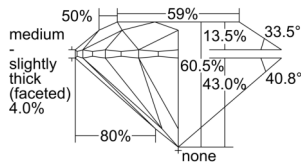

GIA®

FACSIMILE

GIA REPORT 7506079534

Verify this report at GIA.edu

GIA NATURAL DIAMOND DOSSIER®

August 01, 2024
GIA Report Number 7506079534
Shape and Cutting Style ..... Round Brilliant
Measurements ..... 6.34 - 6.39 x 3.85 mm

GRADING RESULTS

Carat Weight ..... 0.96 carat
Color Grade ..... F
Clarity Grade S11
Cut Grade ..... Excellent

ADDITIONAL GRADING INFORMATION

Polish ..... Excellent
Symmetry ..... Excellent
Fluorescence ..... Faint
Clarity Characteristics ..... Crystal
Inscription(s): GIA 7506079534

PROPORTIONS

Profile to actual proportions

GRADING SCALES

GIA COLOR SCALE	GIA CLARITY SCALE	GIA CUT SCALE	
D	FLAWLESS	EXCELLENT	
E	INTERNALLY FLAWLESS		
F		VVS₁	VERY GOOD
G	VVS₂		
H	VS₁	GOOD	
I	VS₂		
J	S1₁	FAIR	
K	S1₂		
L	I₁	POOR	
M	I₂		
N	I₃		
O			
P			
Q			
R			
S			
T			
U			
V			
W			
X			
Y			
Z