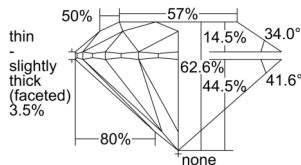

GIA®

FACSIMILE

GIA REPORT

7506081912

Verify this report at GIA.edu

GIA NATURAL DIAMOND DOSSIER®

August 02, 2024
GIA Report Number 7506081912
Shape and Cutting Style ..... Round Brilliant
Measurements ..... 5.03 - 5.11 x 3.17 mm

GRADING RESULTS

Carat Weight ..... 0.50 carat
Color Grade ..... G
Clarity Grade VS2
Cut Grade ..... Excellent

ADDITIONAL GRADING INFORMATION

Polish ..... Excellent
Symmetry ..... Very Good
Fluorescence ..... Medium Blue
Clarity Characteristics..... Indented Natural
Inscription(s): GIA 7506081912

PROPORTIONS

GRADING SCALES

GIA COLOR SCALE	GIA CLARITY SCALE	GIA CUT SCALE	
D	FLAWLESS	EXCELLENT	
E	INTERNALLY FLAWLESS		
F		VVS₁	VERY GOOD
G	VVS₂		
H	VS₁	GOOD	
I	VS₂		
J	SI₁	FAIR	
K	SI₂		
L	I₁	POOR	
M			
N			
O	I₂		
P			
Q			
R	I₃		
S			
T			
U			
V			
W			
X			
Y			
Z