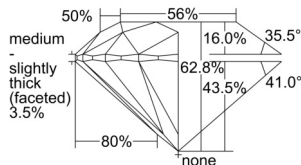

GIA®

FACSIMILE

GIA REPORT 7506082442

Verify this report at GIA.edu

GIA NATURAL DIAMOND DOSSIER®

August 02, 2024
GIA Report Number 7506082442
Shape and Cutting Style ..... Round Brilliant
Measurements ..... 4.44 - 4.48 x 2.80 mm

GRADING RESULTS

Carat Weight ..... 0.34 carat
Color Grade ..... J
Clarity Grade VVS1
Cut Grade ..... Excellent

ADDITIONAL GRADING INFORMATION

Polish ..... Excellent
Symmetry ..... Excellent
Fluorescence ..... Medium Blue
Clarity Characteristics ..... Pinpoint
Inscription(s): GIA 7506082442

PROPORTIONS

Profile to actual proportions

GRADING SCALES

GIA COLOR SCALE	GIA CLARITY SCALE	GIA CUT SCALE
COLOURLESS	FLAWLESS	EXCELLENT
D	INTERNALLY FLAWLESS	
E	VVS₁	VERY GOOD
F		
G	VVS₂	
H	VS₁	GOOD
I		
J	VS₂	
K	SI₁	FAIR
L		
M	SI₂	
N	I₁	POOR
O		
P	I₂	
Q	I₃	
R		
S		
T		
U		
V		
W		
X		
Y		
Z