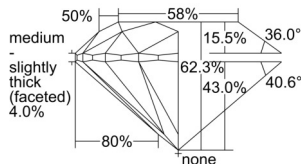

GIA®

FACSIMILE

GIA REPORT 7506082500

Verify this report at GIA.edu

GIA NATURAL DIAMOND DOSSIER®

August 02, 2024
GIA Report Number 7506082500
Shape and Cutting Style ..... Round Brilliant
Measurements ..... 4.68 - 4.70 x 2.92 mm

GRADING RESULTS

Carat Weight ..... 0.40 carat
Color Grade ..... H
Clarity Grade VS1
Cut Grade ..... Excellent

ADDITIONAL GRADING INFORMATION

Polish ..... Excellent
Symmetry ..... Excellent
Fluorescence ..... Medium Blue
Clarity Characteristics ..... Cloud, Pinpoint
Inscription(s): GIA 7506082500

PROPORTIONS

Profile to actual proportions

GRADING SCALES

GIA COLOR SCALE

COLORLESS	D
	E
	F
	G
	H
	I
	J
NEAR COLORLESS	K
	L
FAIN	M
	N
	O
	P
VERY LIGHT	Q
	R
	S
	T
	U
	V
	W
	X
	Y
LIGHT	Z

GIA CLARITY SCALE

	FLAWLESS
	INTERNALLY FLAWLESS
VERY VERY SLIGHTLY INCLUDED	VVS₁
	VVS₂
VERY SLIGHTLY INCLUDED	VS₁
	VS₂
SLIGHTLY INCLUDED	SI₁
	SI₂
	I₁
	I₂
INCLUDED	I₃

GIA CUT SCALE

	EXCELLENT
	VERY GOOD
	GOOD
	FAIR
	POOR